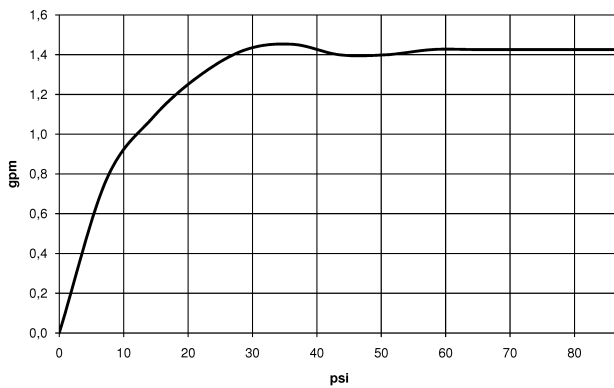

Kitchen - Sync
Profi single-lever mixer - polished chrome
Article number: 33 865 895-00 0010

Dimensional drawing

All dimensions in mm / inch = mm x 0,0394

Flow rate chart