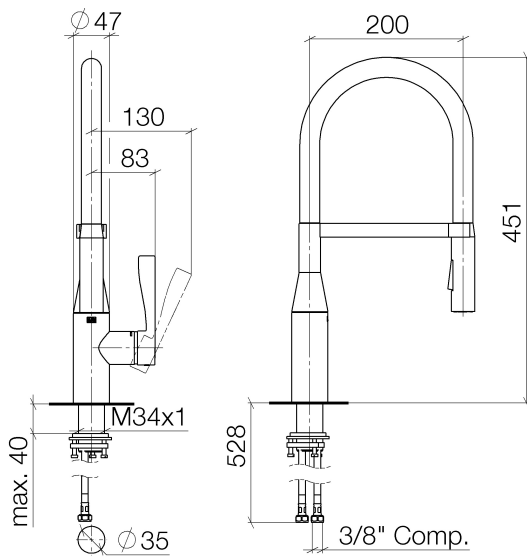

Kitchen - Sync  
Profi single-lever mixer - polished chrome  
Article number: 33 865 895-00 0010

- 7-7/8" Projection
- Flexible silicone hose with large operating range of up to 13-3/4"
- Swiveling 360°
- Optional restriction, swivels 110°
- Aerated stream and spray mode
- Total height 17-3/4"
- Height to aerator/spout outlet 4-5/8"
- 1-3/8" hole diameter
- 2 x pressure hose with 3/8" compression fitting
- Sprayface with descaling system
- Water flow rate limited to max. 1.5 gpm
- lead-free
- (ADA)
- Internal backflow preventer.
- Switch back and forth between aerator and spray mode while water is running.

polished chrome

Kitchen - Sync  
Profi single-lever mixer - polished chrome  
Article number: 33 865 895-00 0010

### Dimensional drawing

All dimensions in mm / inch = mm x 0,0394

### Flow rate chart

Kitchen - Sync  
Profi single-lever mixer - polished chrome  
Article number: 33 865 895-00 0010